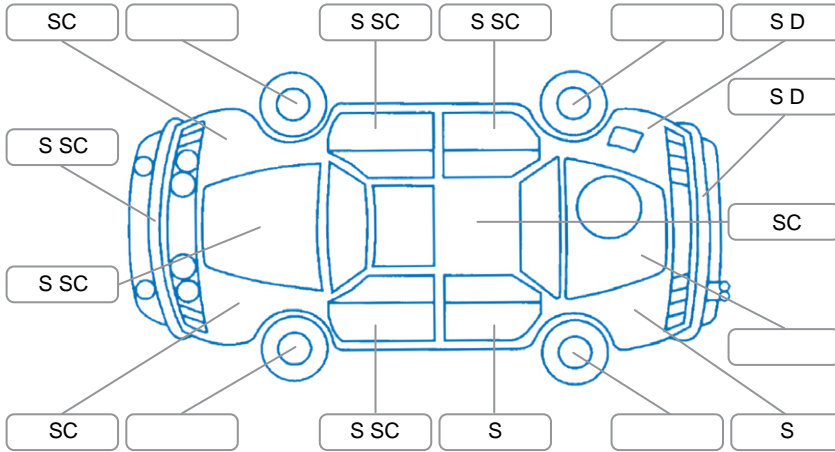

Report ID:	26,061,088	Version:	3
Created:	15 Apr 2026		

Make:	Mazda	Model:	CX-3
Body Style:	SUV	Year:	2022
Rego No.:	PCQ893	Rego Expiry:	16 Jun 2026
WoF Expiry:	10 Mar 2026	Odometer:	139,482 Kms
Good No.:	26061088	VIN:	JM0DK2W7A01700978
Next Service:	146170	Service History:	Yes

Key

S = Scratch R = Rust C = Crack * = Decals W = Significant scuffs
 D = Dent PT = Paint defect P = Pin dent SC = Stone Chips

Note: some defects and blemishes may not be displayed in the diagram

Body Inspection Comments

Fitted with a brand new windscreen while at Turners.
 One Emergency key blade missing.

Conditions During Body Inspection Dry

Under Carriage and Under Bonnet Inspection Comments

2Wheel drive.

Interior Comments