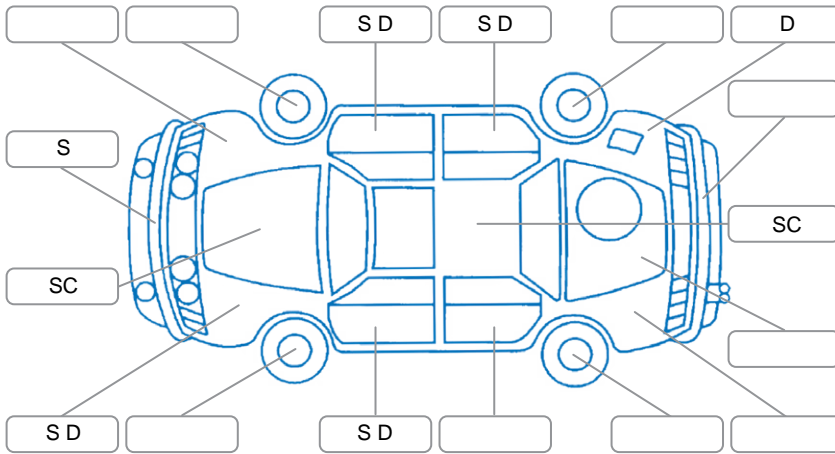

Report ID:	26,060,975	Version:	2
Created:	14 Apr 2026		

Make:	Nissan	Model:	X-Trail
Body Style:	SUV	Year:	2022
Rego No.:	PGA618	Rego Expiry:	13 Jul 2026
WoF Expiry:	14 Jul 2026	Odometer:	115,610 Kms
Good No.:	26060975	VIN:	JN1JBAT32A0066166
Next Service:	119600	Service History:	No

Key
 S = Scratch R = Rust C = Crack * = Decals W = Significant scuffs
 D = Dent PT = Paint defect P = Pin dent SC = Stone Chips

Note: some defects and blemishes may not be displayed in the diagram

Body Inspection Comments

RF Body seal torn. Tailgate trim crack.
 Windscreen crack.

Conditions During Body Inspection Wet

Under Carriage and Under Bonnet Inspection Comments

2Wheel drive.

Interior Comments

Seats:	Driver seat base trim crack.
Carpets:	Good
Panels:	Good
Dashboard:	Good