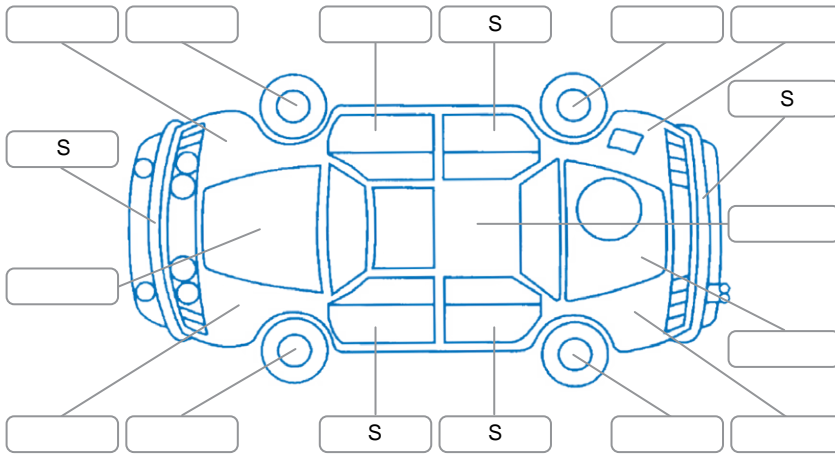

Report ID:	26,060,952	Version:	1
Created:	26 Mar 2026		

Make:	Hyundai	Model:	Kona
Body Style:	SUV	Year:	2023
Rego No.:	QFL302	Rego Expiry:	14 Nov 2026
WoF Expiry:	15 Nov 2026	Odometer:	25,200 Kms
Good No.:	26060952	VIN:	KMHK281GUPU185396
Next Service:	54366	Service History:	Yes

Key

S = Scratch R = Rust C = Crack * = Decals W = Significant scuffs
 D = Dent PT = Paint defect P = Pin dent SC = Stone Chips

Note: some defects and blemishes may not be displayed in the diagram

Body Inspection Comments