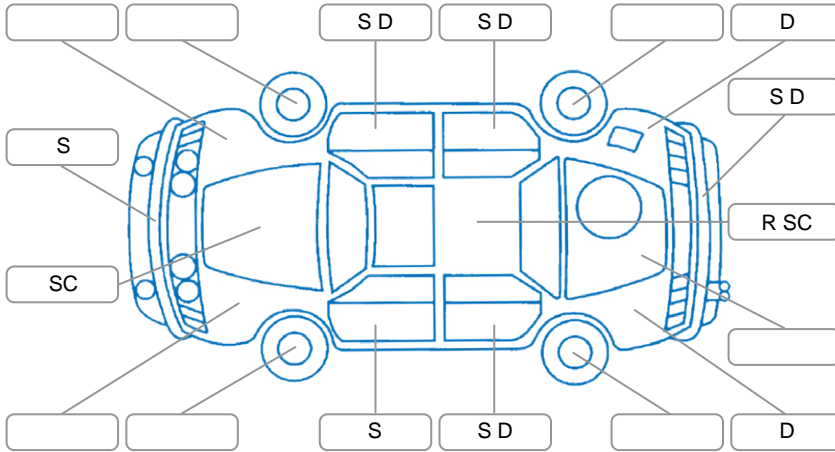

Report ID:	26,060,923	Version:	1
Created:	21 Apr 2026		

Make:	Mitsubishi	Model:	Triton
Body Style:	Utility	Year:	2021
Rego No.:	NNZ307	Rego Expiry:	27 Jun 2026
WoF Expiry:	28 Jun 2026	Odometer:	179,951 Kms
Good No.:	26060923	VIN:	MMAJLKL10MH018768
Next Service:	189,650 kms	Service History:	Yes

Key

S = Scratch R = Rust C = Crack * = Decals W = Significant scuffs
 D = Dent PT = Paint defect P = Pin dent SC = Stone Chips

Note: some defects and blemishes may not be displayed in the diagram

Body Inspection Comments

Windscreen cracked

Conditions During Body Inspection

Dry

Under Carriage and Under Bonnet Inspection Comments

4wd

Interior Comments

Seats:	Good
Carpets:	Good
Panels:	LR door interior trim scratches
Dashboard:	Holes in centre console