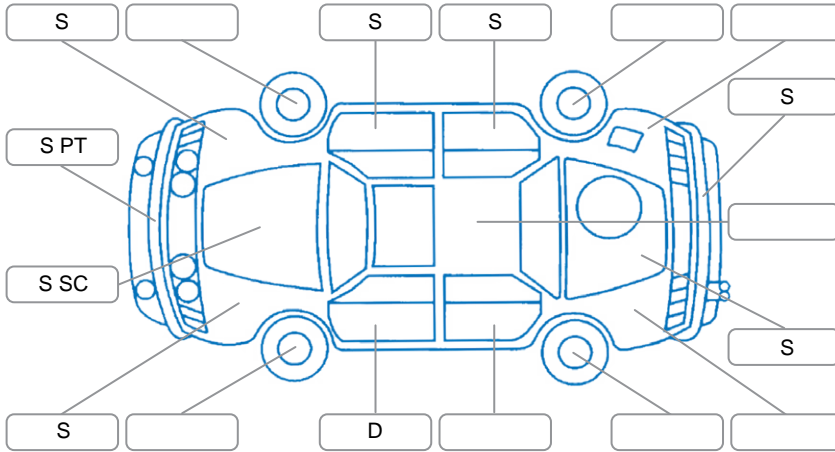

Report ID:	26,060,910	Version:	1
Created:	22 Apr 2026		

Make:	KIA	Model:	Sorento
Body Style:	SUV	Year:	2022
Rego No.:	PHB218	Rego Expiry:	26 Jun 2026
WoF Expiry:	23 Jun 2026	Odometer:	142,806 Kms
Good No.:	26060910	VIN:	KNARH81BWN5161370
Next Service:	154,000 kms	Service History:	Yes

Key

S = Scratch R = Rust C = Crack * = Decals W = Significant scuffs
 D = Dent PT = Paint defect P = Pin dent SC = Stone Chips

Note: some defects and blemishes may not be displayed in the diagram

Body Inspection Comments