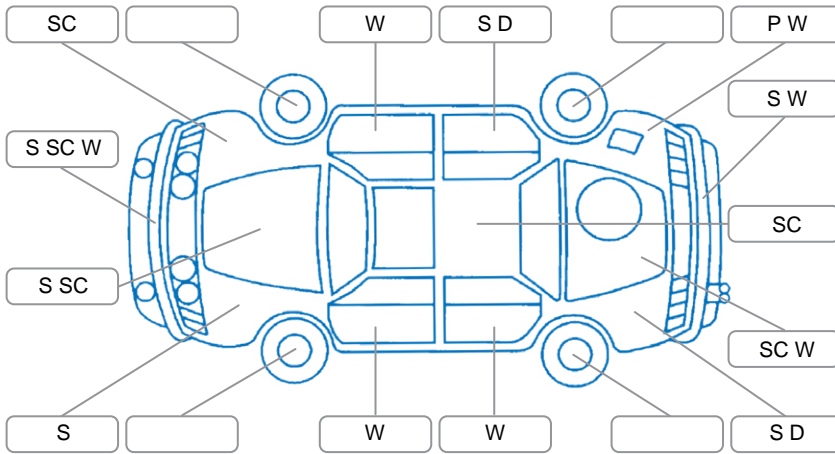

Report ID:	26,060,906	Version:	1
Created:	21 Apr 2026		

Make:	Toyota	Model:	Hilux
Body Style:	Utility	Year:	2019
Rego No.:	MBY263	Rego Expiry:	14 Jun 2026
WoF Expiry:	17 May 2026	Odometer:	199,995 Kms
Good No.:	26060906	VIN:	MROJA3DD500345378
Next Service:	197,500km	Service History:	No

**Key**  
 S = Scratch    R = Rust    C = Crack    \* = Decals    W = Significant scuffs  
 D = Dent    PT = Paint defect    P = Pin dent    SC = Stone Chips

Note: some defects and blemishes may not be displayed in the diagram