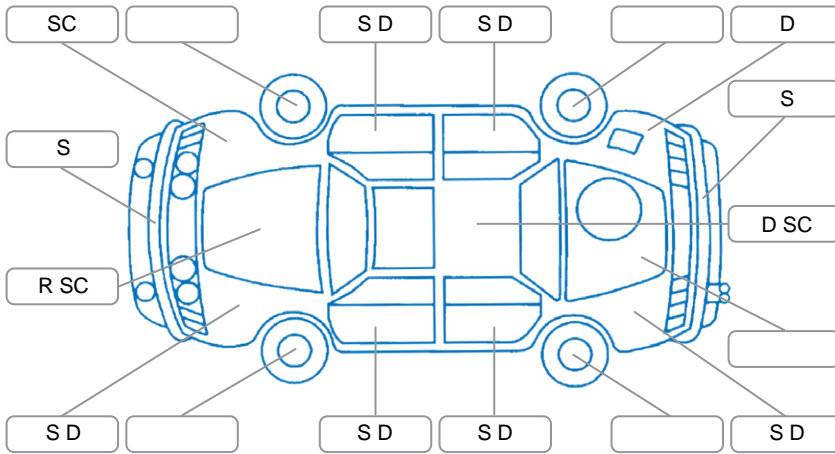

**Key**  
 S = Scratch    R = Rust    C = Crack    \* = Decals    W = Significant scuffs  
 D = Dent    PT = Paint defect    P = Pin dent    SC = Stone Chips

Note: some defects and blemishes may not be displayed in the diagram

### Under Carriage and Under Bonnet Inspection Comments

2Wheel drive.  
 Engine oil leaks.  
 CV joint grease leak both in side.