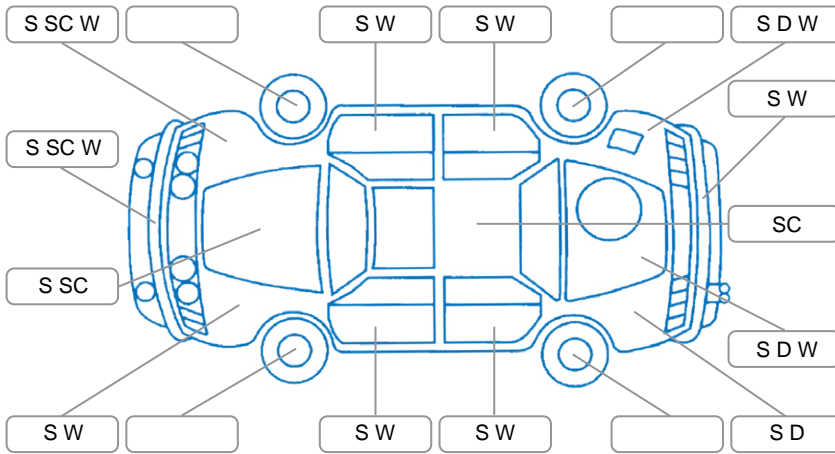

Report ID:	26,060,041	Version:	1
Created:	16 Mar 2026		

Make:	Nissan	Model:	Navara
Body Style:	Utility	Year:	2015
Rego No.:	JKC306	Rego Expiry:	24 Apr 2026
WoF Expiry:	16 Feb 2027	Odometer:	146,008 Kms
Good No.:	26060041	VIN:	MNTCB2D23A0001420
Next Service:	171,000km	Service History:	No

Key

S = Scratch R = Rust C = Crack * = Decals W = Significant scuffs
 D = Dent PT = Paint defect P = Pin dent SC = Stone Chips

Note: some defects and blemishes may not be displayed in the diagram

Body Inspection Comments

Windscreen stone chips

Conditions During Body Inspection

Dry

Under Carriage and Under Bonnet Inspection Comments

Rear wheel drive

Interior Comments

Seats: Average

Carpets: Average

Panels: Average

Dashboard: Average

General Comments

Road Conditions During Test Drive

Dry

Engine Timing Mechanism

Timing Chain

Evidence of Cam Belt Replacement