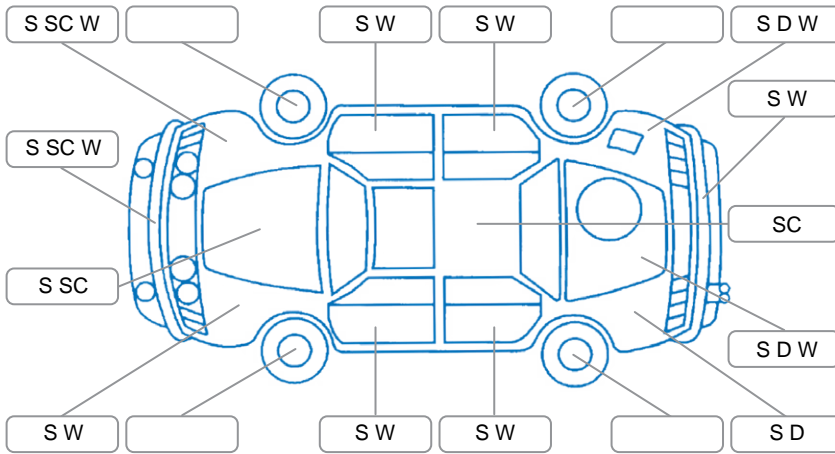

Make:	Nissan	Model:	Navara
Body Style:	Utility	Year:	2015
Rego No.:	JKC306	Rego Expiry:	24 Jun 2026
WoF Expiry:	16 Feb 2027	Odometer:	146,008 Kms
Good No.:	26060041	VIN:	MNTCB2D23A0001420
Next Service:	171,000km	Service History:	No

Key
 S = Scratch R = Rust C = Crack * = Decals W = Significant scuffs
 D = Dent PT = Paint defect P = Pin dent SC = Stone Chips

Note: some defects and blemishes may not be displayed in the diagram

Body Inspection Comments