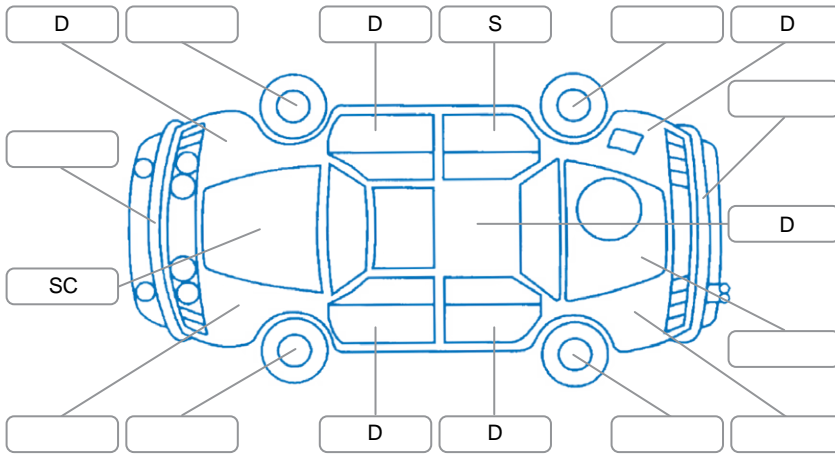

Report ID:	26,060,018	Version:	1
Created:	17 Mar 2026		

Make:	KIA	Model:	Sorento
Body Style:	SUV	Year:	2022
Rego No.:	PHB127	Rego Expiry:	13 Jun 2026
WoF Expiry:	20 May 2026	Odometer:	137,845 Kms
Good No.:	26060018	VIN:	KNARH81GSN5110407
Next Service:	139000	Service History:	Yes

Key
 S = Scratch R = Rust C = Crack * = Decals W = Significant scuffs
 D = Dent PT = Paint defect P = Pin dent SC = Stone Chips

Note: some defects and blemishes may not be displayed in the diagram

Body Inspection Comments

Conditions During Body Inspection	Dry
-----------------------------------	-----

Under Carriage and Under Bonnet Inspection Comments

4Wheel drive.

Interior Comments

Seats:	Good
Carpets:	Good
Panels:	Good
Dashboard:	Good