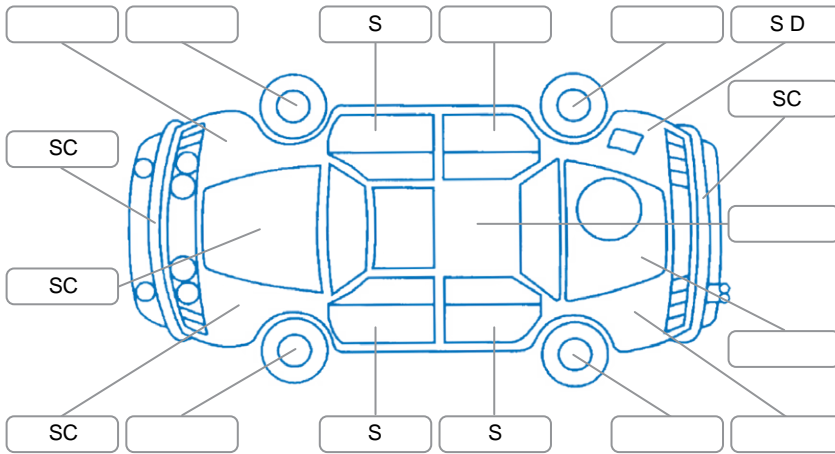

Report ID:	26,060,002	Version:	4
Created:	26 Mar 2026		

Make:	KIA	Model:	Sportage
Body Style:	SUV	Year:	2022
Rego No.:	PCU17	Rego Expiry:	11 Oct 2026
WoF Expiry:	09 Apr 2027	Odometer:	163,333 Kms
Good No.:	26060002	VIN:	KNAPU81CSN7042456
Next Service:	175000	Service History:	Yes

Key
 S = Scratch R = Rust C = Crack * = Decals W = Significant scuffs
 D = Dent PT = Paint defect P = Pin dent SC = Stone Chips

Note: some defects and blemishes may not be displayed in the diagram

Body Inspection Comments

Conditions During Body Inspection	Dry
-----------------------------------	-----

Under Carriage and Under Bonnet Inspection Comments

4Wheel drive.

Interior Comments

Seats:	Good
Carpets:	Good
Panels:	Good
Dashboard:	Good