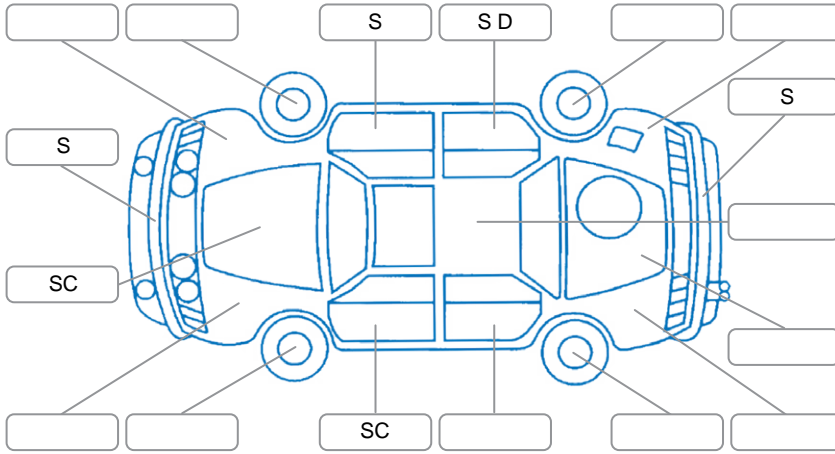

Report ID:	26,059,988	Version:	1
Created:	11 May 2026		

Make:	Ford	Model:	Everest
Body Style:	SUV	Year:	2022
Rego No.:	PJH4	Rego Expiry:	26 Jul 2026
WoF Expiry:	20 Aug 2026	Odometer:	59,991 Kms
Good No.:	26059988	VIN:	MNAAXXMAWANJ14995
Next Service:	67,000 kms	Service History:	Yes

Key

S = Scratch R = Rust C = Crack * = Decals W = Significant scuffs
 D = Dent PT = Paint defect P = Pin dent SC = Stone Chips

Note: some defects and blemishes may not be displayed in the diagram

Body Inspection Comments

Conditions During Body Inspection

Dry

Under Carriage and Under Bonnet Inspection Comments

4wd

Interior Comments

Seats: FR seat base pad torn

Carpets: Good

Panels: Good

Dashboard: Scratches

General Comments

Road Conditions During Test Drive

Dry

Engine Timing Mechanism

Timing Chain

Evidence of Cam Belt Replacement Yes No Kms

Inspected by: Vasanthakumar Mayilswamy