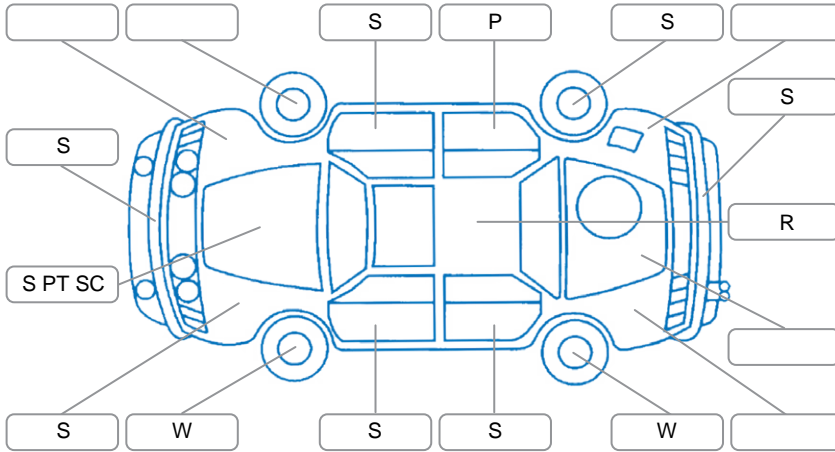

Key

S = Scratch R = Rust C = Crack * = Decals W = Significant scuffs
 D = Dent PT = Paint defect P = Pin dent SC = Stone Chips

Note: some defects and blemishes may not be displayed in the diagram

Body Inspection Comments

Windscreen stone chip cracked
 Both cant rails paint defect

Conditions During Body Inspection

Wet

Under Carriage and Under Bonnet Inspection Comments

Fwd
 Engine oil leak

Interior Comments

Seats:	Front seats base pad stained
Carpets:	Good
Panels:	RL door interior trim scratches
Dashboard:	Good