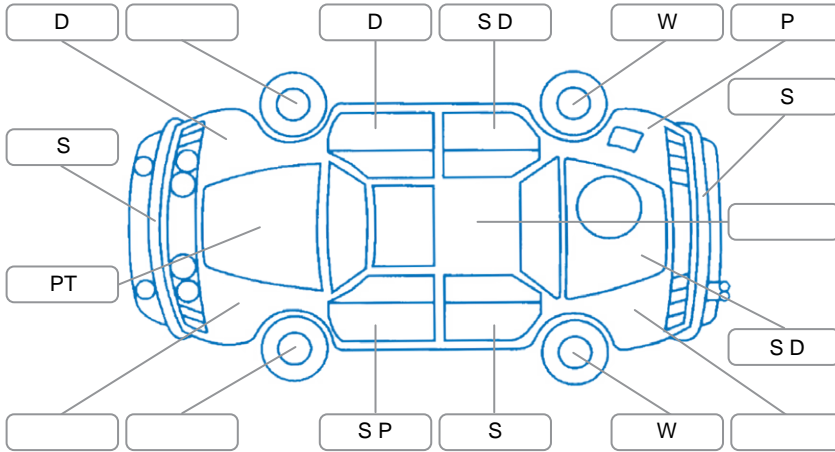

Key

S = Scratch R = Rust C = Crack * = Decals W = Significant scuffs
 D = Dent PT = Paint defect P = Pin dent SC = Stone Chips

Note: some defects and blemishes may not be displayed in the diagram

Body Inspection Comments

Under Carriage and Under Bonnet Inspection Comments

- Fwd
- Engine oil seepage
- Transmission oil leak
- Underbody surface rust

Interior Comments

Seats:	Good
Carpets:	Good
Panels:	Good
Dashboard:	After market holes