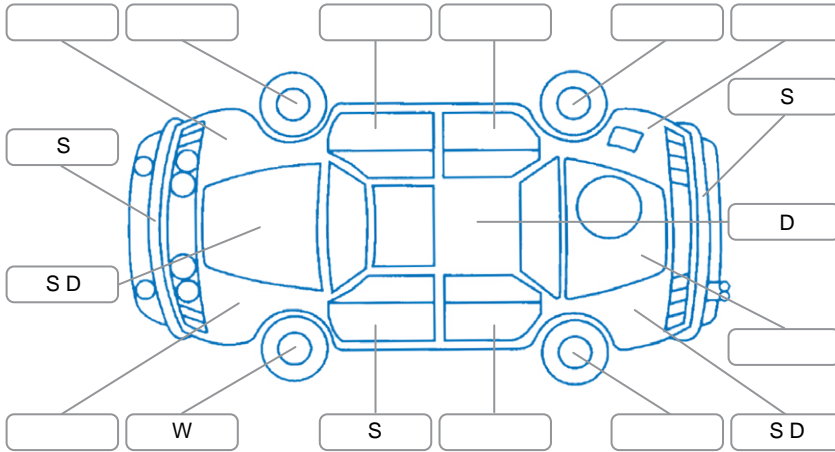

Key

S = Scratch R = Rust C = Crack * = Decals W = Significant scuffs
 D = Dent PT = Paint defect P = Pin dent SC = Stone Chips

Note: some defects and blemishes may not be displayed in the diagram

Body Inspection Comments

2Wheel drive.
 TM oil seepage.

Interior Comments

Seats:	Good
Carpets:	Good
Panels:	Average
Dashboard:	Good

General Comments

Road Conditions During Test Drive	Dry		
Engine Timing Mechanism	Timing Chain		
Evidence of Cam Belt Replacement	<input type="checkbox"/> Yes	<input type="checkbox"/> No	Kms
Inspected by:	Rajesh Mayan		
Published by:	Ben Nicholson		
Inspection Date:	27 May 2026		