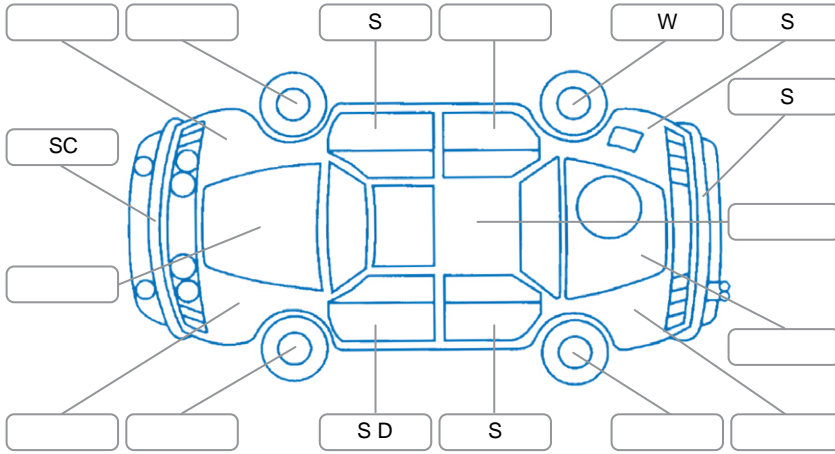

Report ID:	26,059,704	Version:	3
Created:	17 Jun 2026		

Make:	Toyota	Model:	Rav4
Body Style:	SUV	Year:	2020
Rego No.:	MZZ323	Rego Expiry:	05 Aug 2026
WoF Expiry:	29 Jun 2027	Odometer:	82,965 Kms
Good No.:	26059704	VIN:	JTMZ43FVX0D039221
Next Service:	88959	Service History:	Yes

Key
 S = Scratch R = Rust C = Crack * = Decals W = Significant scuffs
 D = Dent PT = Paint defect P = Pin dent SC = Stone Chips

Note: some defects and blemishes may not be displayed in the diagram

Body Inspection Comments

Windscreen stone chips

Conditions During Body Inspection: Dry

Under Carriage and Under Bonnet Inspection Comments

2Wheel drive.

Interior Comments

Seats:	Good
Carpets:	Good
Panels:	Good
Dashboard:	Good

General Comments