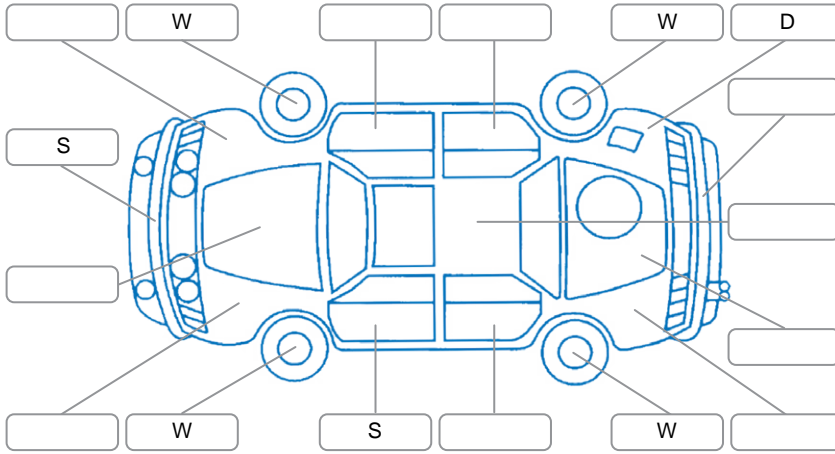

Report ID:	26,059,631	Version:	3
Created:	04 Jun 2026		

Make:	Polestar	Model:	Polestar 2
Body Style:	Hatchback	Year:	2022
Rego No.:	PJC394	Rego Expiry:	27 Dec 2026
WoF Expiry:	16 Jun 2027	Odometer:	85,583 Kms
Good No.:	26059631	VIN:	LPSVSEFAKNL079830
Next Service:	95000	Service History:	Yes

Key

S = Scratch R = Rust C = Crack * = Decals W = Significant scuffs
 D = Dent PT = Paint defect P = Pin dent SC = Stone Chips

Note: some defects and blemishes may not be displayed in the diagram

Body Inspection Comments

Conditions During Body Inspection	Dry
-----------------------------------	-----

Under Carriage and Under Bonnet Inspection Comments

2Wheel drive.

Interior Comments

Seats:	Good
Carpets:	Good
Panels:	Average
Dashboard:	Good