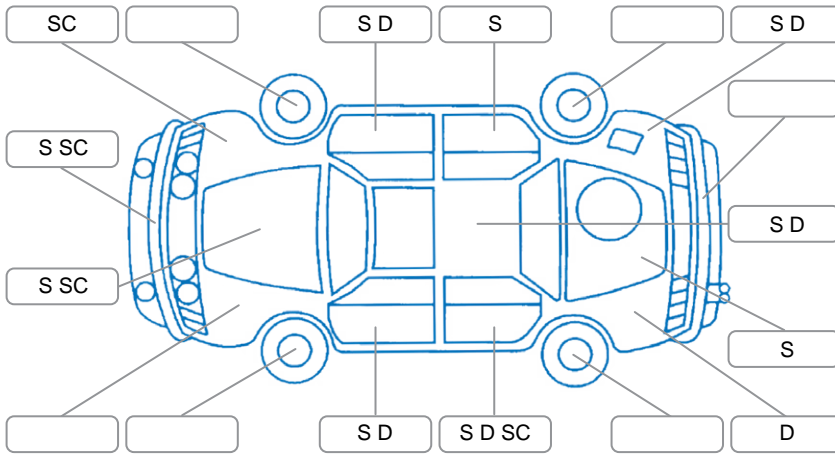

Report ID:	26,059,612	Version:	4
Created:	23 Jun 2026		

Make:	Ford	Model:	Ranger
Body Style:	Utility	Year:	2022
Rego No.:	PDA51	Rego Expiry:	16 Sep 2026
WoF Expiry:	11 Feb 2027	Odometer:	90,254 Kms
Good No.:	26059612	VIN:	MPBUMFF50MX376475
Next Service:	103,287 kms	Service History:	Yes

**Key**  
 S = Scratch    R = Rust    C = Crack    \* = Decals    W = Significant scuffs  
 D = Dent    PT = Paint defect    P = Pin dent    SC = Stone Chips

Note: some defects and blemishes may not be displayed in the diagram