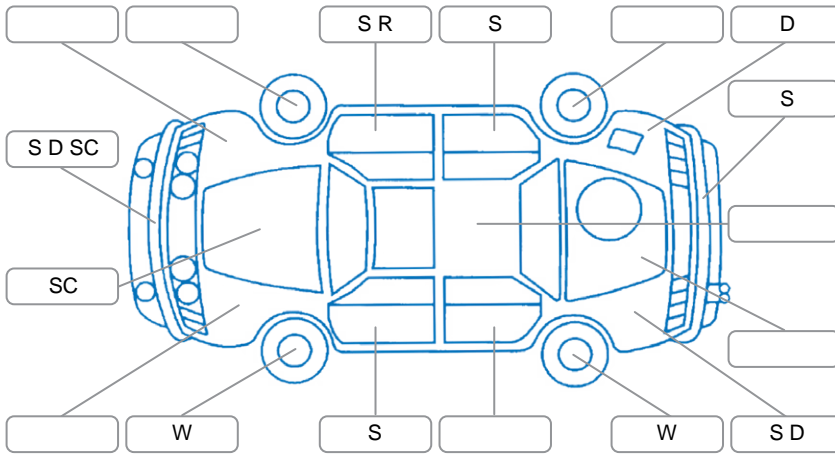

Report ID:	26,057,182	Version:	2
Created:	23 Apr 2026		

Make:	Toyota	Model:	Corolla
Body Style:	Hatchback	Year:	2021
Rego No.:	NSE889	Rego Expiry:	22 Jun 2026
WoF Expiry:	19 Sep 2026	Odometer:	150,950 Kms
Good No.:	26057182	VIN:	JTNK93BE003035835
Next Service:	175000	Service History:	Yes

### Key

S = Scratch    R = Rust    C = Crack    \* = Decals    W = Significant scuffs  
 D = Dent    PT = Paint defect    P = Pin dent    SC = Stone Chips

Note: some defects and blemishes may not be displayed in the diagram