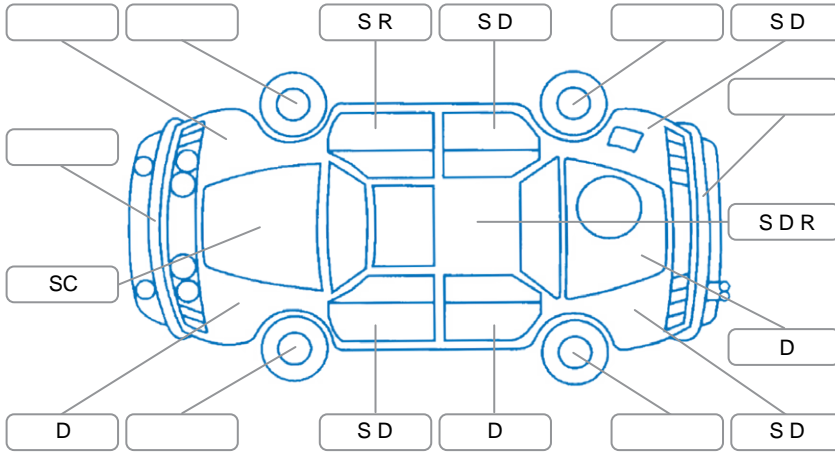

### Key

S = Scratch    R = Rust    C = Crack    \* = Decals    W = Significant scuffs  
 D = Dent    PT = Paint defect    P = Pin dent    SC = Stone Chips

Note: some defects and blemishes may not be displayed in the diagram

### Under Carriage and Under Bonnet Inspection Comments

2Wheel drive.  
 Engine oil leaks.