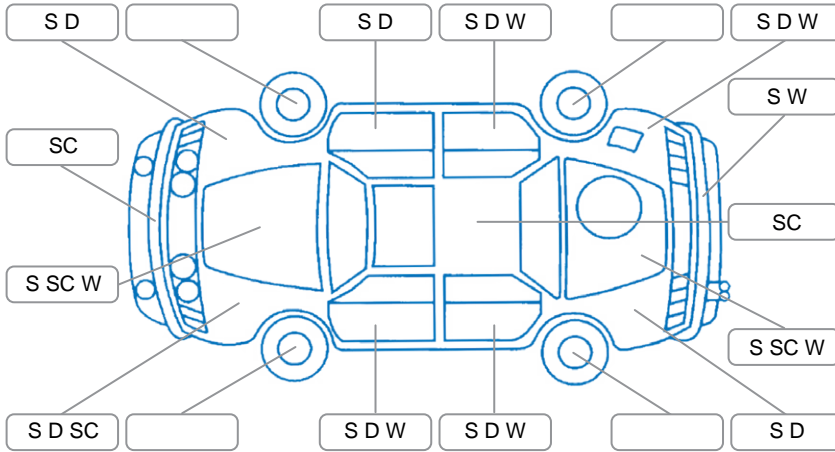

Report ID:	26,057,148	Version:	1
Created:	15 Apr 2026		

Make:	Holden	Model:	Commodore
Body Style:	Sedan	Year:	2016
Rego No.:	JRD613	Rego Expiry:	25 Feb 2027
WoF Expiry:	20 Jan 2027	Odometer:	148,357 Kms
Good No.:	26057148	VIN:	6G1FA5E51GL207431
Next Service:	162,216km	Service History:	Yes

Key

S = Scratch R = Rust C = Crack * = Decals W = Significant scuffs
 D = Dent PT = Paint defect P = Pin dent SC = Stone Chips

Note: some defects and blemishes may not be displayed in the diagram

Body Inspection Comments

Conditions During Body Inspection: Dry

Under Carriage and Under Bonnet Inspection Comments

Engine oil leak
 Rear wheel drive
 Underbody surface rust

Interior Comments

Seats:	Good
Carpets:	Good
Panels:	Good
Dashboard:	Good