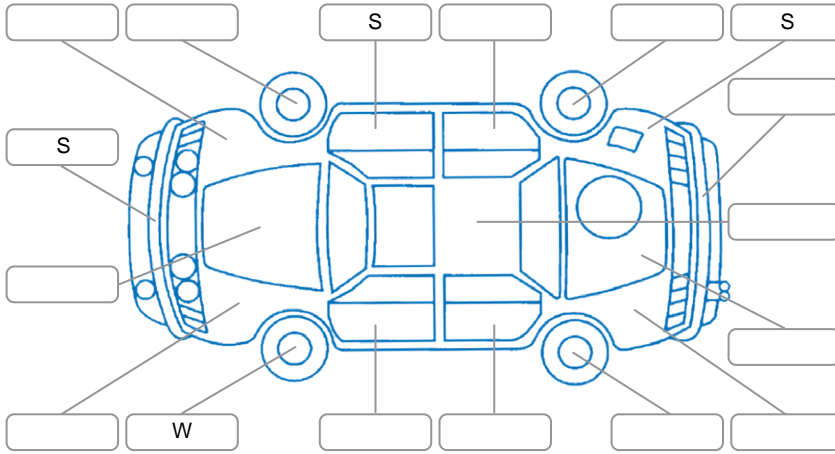

Key
 S = Scratch R = Rust C = Crack * = Decals W = Significant scuffs
 D = Dent PT = Paint defect P = Pin dent SC = Stone Chips

Note: some defects and blemishes may not be displayed in the diagram

Body Inspection Comments

Parcel tray string damage.
 RR bumper not secure.

Conditions During Body Inspection Dry

Under Carriage and Under Bonnet Inspection Comments

2Wheel drive.

Interior Comments

Seats:	Good
Carpets:	Good
Panels:	Good
Dashboard:	Good