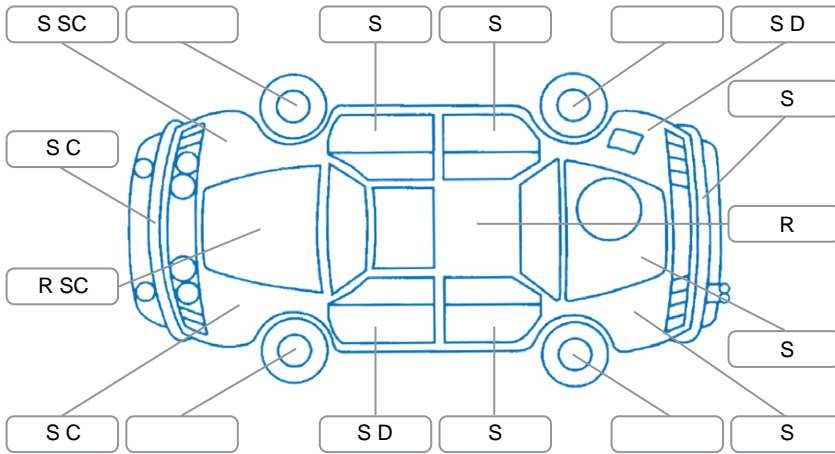

Report ID:	26,056,269	Version:	1
Created:	25 Feb 2026		

Make:	Mitsubishi	Model:	Triton
Body Style:	Utility	Year:	2017
Rego No.:	KQU830	Rego Expiry:	26 Mar 2026
WoF Expiry:	20 Jul 2026	Odometer:	323,637 Kms
Good No.:	26056269	VIN:	MMAJYKL10HH012748
Next Service:	334000	Service History:	No

Key

S = Scratch R = Rust C = Crack * = Decals W = Significant scuffs
 D = Dent PT = Paint defect P = Pin dent SC = Stone Chips

Note: some defects and blemishes may not be displayed in the diagram

Body Inspection Comments

Canopy door one lock faulty. Centre air vent crack.
 RF body seal torn. Both tail lamp crack.

Conditions During Body Inspection

Dry

Under Carriage and Under Bonnet Inspection Comments

4Wheel drive.
 Engine oil seepage.