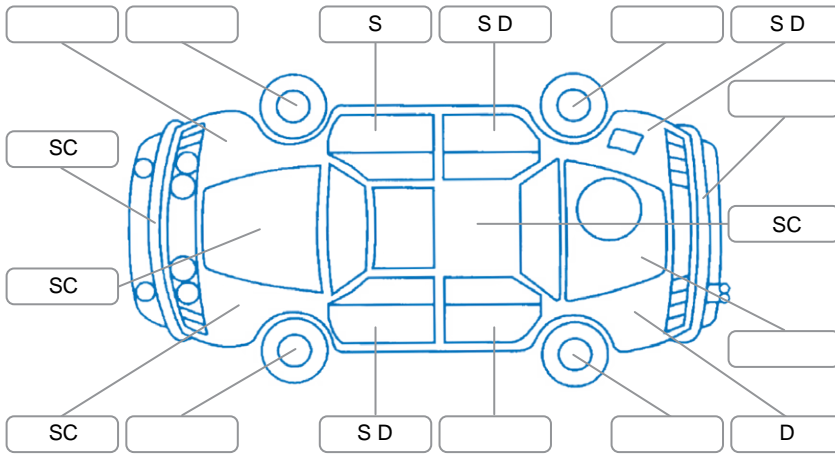

Report ID:	26,055,951	Version:	1
Created:	19 Feb 2026		

Make:	Toyota	Model:	Rav4
Body Style:	SUV	Year:	2021
Rego No.:	NYK14	Rego Expiry:	31 May 2026
WoF Expiry:	01 Dec 2026	Odometer:	145,299 Kms
Good No.:	26055951	VIN:	JTMBW3FV10D131202
Next Service:	160000	Service History:	Yes

Key
 S = Scratch R = Rust C = Crack * = Decals W = Significant scuffs
 D = Dent PT = Paint defect P = Pin dent SC = Stone Chips

Note: some defects and blemishes may not be displayed in the diagram

Body Inspection Comments