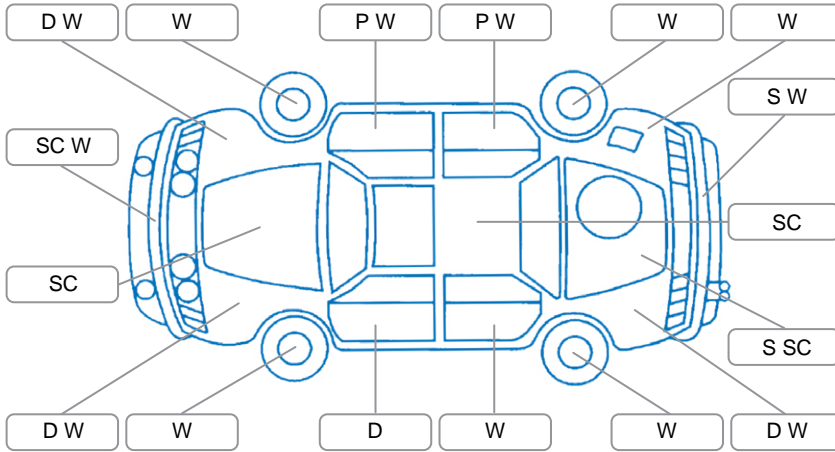

**Key**

S = Scratch    R = Rust    C = Crack    \* = Decals    W = Significant scuffs  
 D = Dent    PT = Paint defect    P = Pin dent    SC = Stone Chips

Note: some defects and blemishes may not be displayed in the diagram

Carpets: Good

Panels: Good

Dashboard: Good

**General Comments**

Road Conditions During Test Drive

Dry

Engine Timing Mechanism

Timing Chain