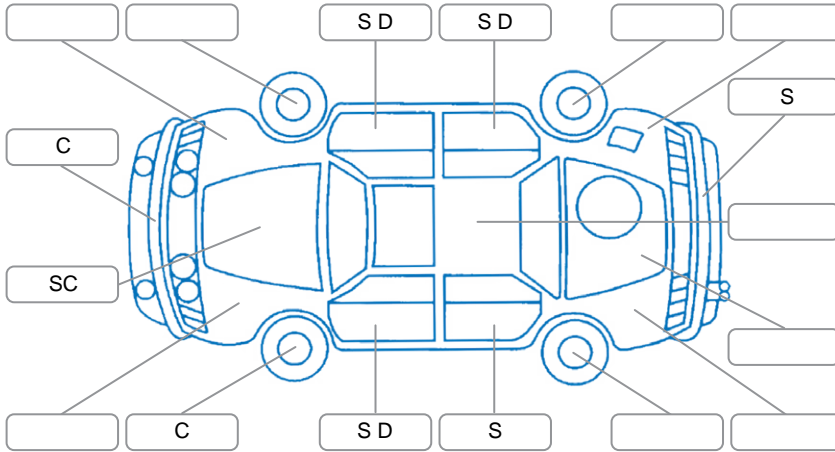

Report ID:	26,055,525	Version:	1
Created:	16 Feb 2026		

Make:	Volkswagen	Model:	Crafter
Body Style:	Van	Year:	2020
Rego No.:	NDJ336	Rego Expiry:	11 Nov 2026
WoF Expiry:	30 May 2026	Odometer:	56,746 Kms
Good No.:	26055525	VIN:	WV1ZZSYZM9003738
Next Service:	73000	Service History:	Yes

Key

S = Scratch R = Rust C = Crack * = Decals W = Significant scuffs
 D = Dent PT = Paint defect P = Pin dent SC = Stone Chips

Note: some defects and blemishes may not be displayed in the diagram

Body Inspection Comments