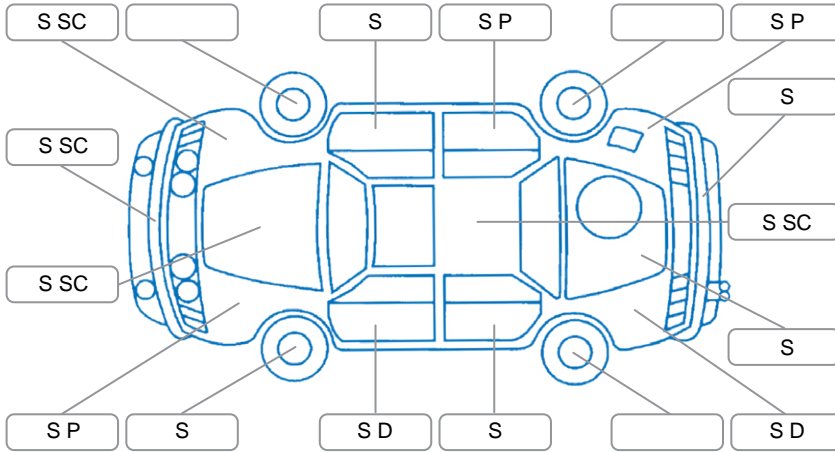

Report ID:	26,051,521	Version:	2
Created:	18 Mar 2026		

Make:	Mitsubishi	Model:	Eclipse Cross
Body Style:	SUV	Year:	2022
Rego No.:	PPN655	Rego Expiry:	18 Nov 2026
WoF Expiry:	19 Dec 2026	Odometer:	72,016 Kms
Good No.:	26051521	VIN:	JMFXDGL3WNZ004866
Next Service:	74,000kms	Service History:	Yes

Key

S = Scratch R = Rust C = Crack * = Decals W = Significant scuffs
 D = Dent PT = Paint defect P = Pin dent SC = Stone Chips

Note: some defects and blemishes may not be displayed in the diagram

Body Inspection Comments

Three small stone cracks in windscreen, two in right side & one in left side of screen.

Conditions During Body Inspection Dry

Under Carriage and Under Bonnet Inspection Comments

Interior Comments

Seats:	Good
Carpets:	Average
Panels:	Good
Dashboard:	Good