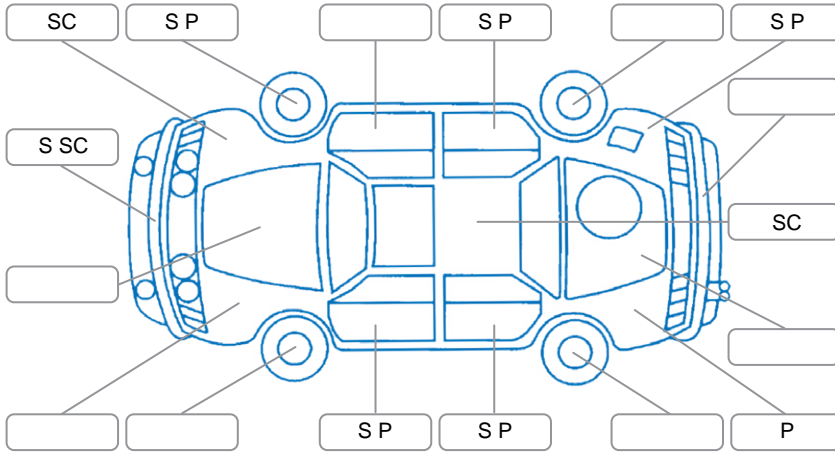

Report ID:	26,050,956	Version:	2
Created:	17 Jun 2026		

Make:	Toyota	Model:	Rav4
Body Style:	SUV	Year:	2022
Rego No.:	PJB893	Rego Expiry:	11 Jul 2026
WoF Expiry:	29 Jun 2027	Odometer:	181,819 Kms
Good No.:	26050956	VIN:	JTMBW3FV80D151348
Next Service:	195,000kms	Service History:	Yes

**Key**  
 S = Scratch    R = Rust    C = Crack    \* = Decals    W = Significant scuffs  
 D = Dent    PT = Paint defect    P = Pin dent    SC = Stone Chips

Note: some defects and blemishes may not be displayed in the diagram

### Body Inspection Comments

Right rear door seal rubber is torn.

Conditions During Body Inspection    Dry