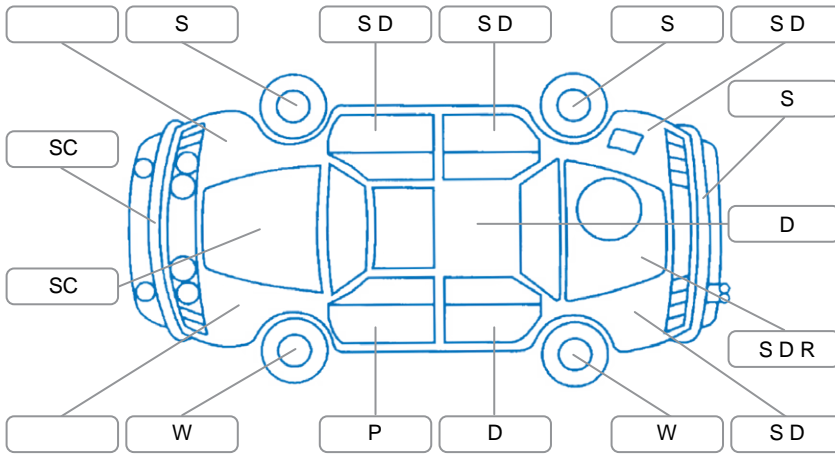

Report ID:	26,050,695	Version:	1
Created:	26 Jan 2026		

Make:	Isuzu	Model:	D-MAX
Body Style:	Utility	Year:	2022
Rego No.:	PAJ269	Rego Expiry:	25 Jul 2026
WoF Expiry:	27 Nov 2026	Odometer:	207,381 Kms
Good No.:	26050695	VIN:	MPATFS40JNT003529
Next Service:	218,000kms	Service History:	No

Key
 S = Scratch R = Rust C = Crack * = Decals W = Significant scuffs
 D = Dent PT = Paint defect P = Pin dent SC = Stone Chips

Note: some defects and blemishes may not be displayed in the diagram

Body Inspection Comments

Stone cracks on windshield (1 in C.V.A). Front wheels centre caps are missing. Numbers of dents on roof. Dent and gauge on left gunning board. Right door mirror housing is broken.

Conditions During Body Inspection Dry