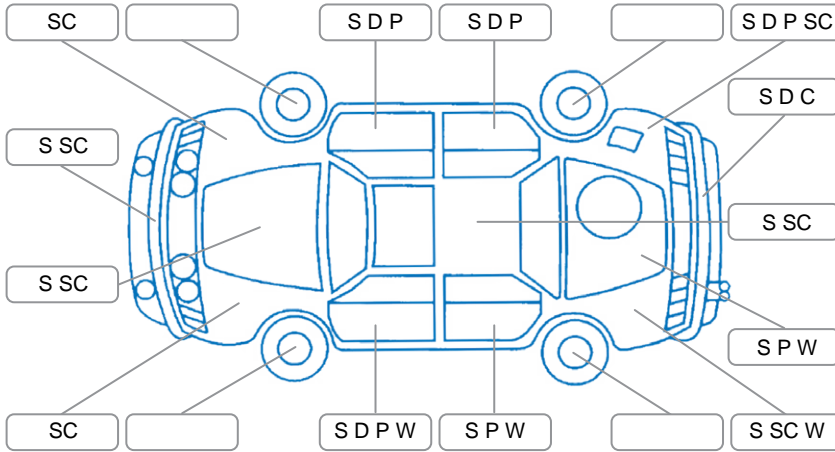

Report ID:	26,050,682	Version:	1
Created:	26 Jan 2026		

Make:	Isuzu	Model:	D-MAX
Body Style:	Utility	Year:	2022
Rego No.:	PAJ270	Rego Expiry:	25 Jul 2026
WoF Expiry:	11 Jun 2026	Odometer:	212,726 Kms
Good No.:	26050682	VIN:	MPATFS40JNT003528
Next Service:	190,000kms	Service History:	Yes

Key

S = Scratch R = Rust C = Crack * = Decals W = Significant scuffs
 D = Dent PT = Paint defect P = Pin dent SC = Stone Chips

Note: some defects and blemishes may not be displayed in the diagram

Body Inspection Comments

Large crack across right side of windscreen, small stone cracks across windscreen. Crack in right side corner of rear bumper. Crack & hole in right side repeater lens in right side wing mirror.

Conditions During Body Inspection: Wet