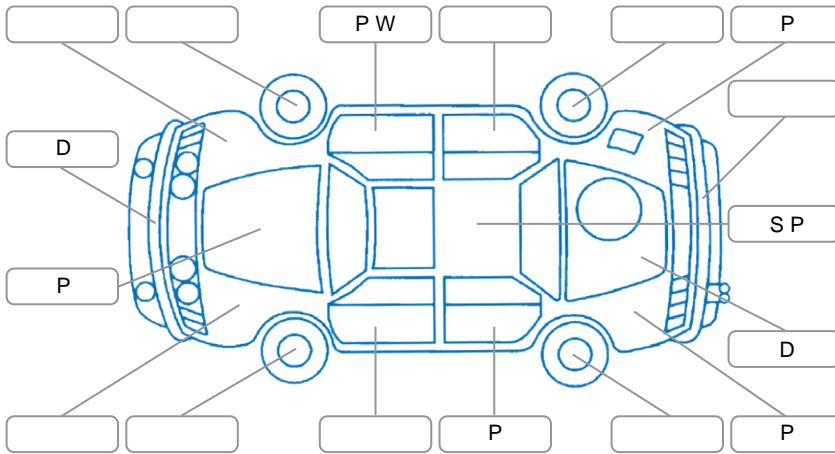

Key
 S = Scratch R = Rust C = Crack * = Decals W = Significant scuffs
 D = Dent PT = Paint defect P = Pin dent SC = Stone Chips

Note: some defects and blemishes may not be displayed in the diagram

Body Inspection Comments

Aerial broken.

Conditions During Body Inspection Dry

Under Carriage and Under Bonnet Inspection Comments

Light surface rust under carriage.

Interior Comments

Seats:	Drivers seat split.
Carpets:	Average
Panels:	Average
Dashboard:	Average