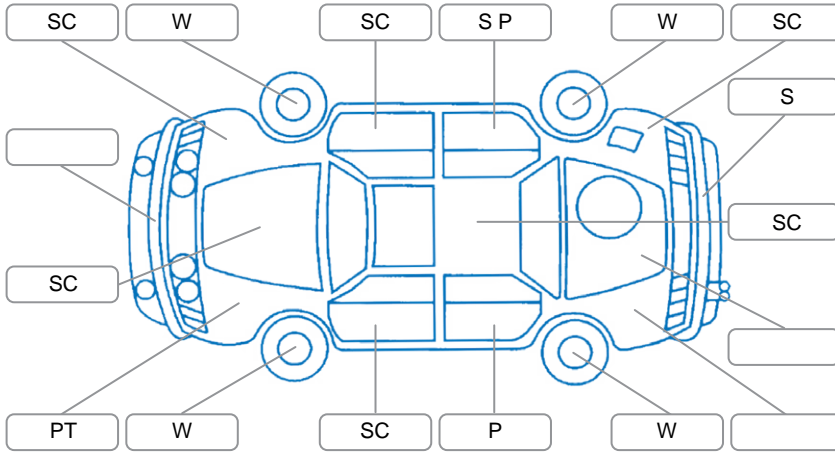

Report ID:	25,999,491	Version:	4
Created:	06 Jul 2026		

Make:	Mazda	Model:	Mazda3
Body Style:	Hatchback	Year:	2022
Rego No.:	PHZ479	Rego Expiry:	12 Jan 2027
WoF Expiry:	06 Jul 2027	Odometer:	54,923 Kms
Good No.:	25999491	VIN:	JM0BP2H7A01206129
Next Service:	64950 kms	Service History:	Yes

Key

S = Scratch R = Rust C = Crack * = Decals W = Significant scuffs
 D = Dent PT = Paint defect P = Pin dent SC = Stone Chips

Note: some defects and blemishes may not be displayed in the diagram

Body Inspection Comments

Engine Timing Mechanism Timing Chain

Evidence of Cam Belt Replacement Yes No Kms

Inspected by: Dean Sinclair

Published by: Kate Gibson

Inspection Date: 26 Jun 2026

	OK	Requires Attention	N/A
Engine			
Oil level	✓		
Smoke & fumes	✓		
Engine performance	✓		
Noise	✓		
Coolant condition	✓		
Cooling performance	✓		
Radiator / Hoses (visual)	✓		
Transmission			
Operation	✓		
Noise	✓		
Clutch			✓
CV joints	✓		
Wheel bearings	✓		
Brakes			
Performance	✓		
Hand brake	✓		
Tyres (lowest observed tread depth of tyres)			
Left front			3.0 mm
Right front			2.5 mm
Left rear			2.5 mm
Right rear			2.0 mm
Spare		Yes	
Suspension			
Suspension performance	✓		
Steering performance	✓		
Shock absorbers	✓		
Air Conditioning / Heater			
Operation	✓		
Electrical / Accessories			
Head lights	✓		
Tail lights	✓		
Indicators	✓		
Dashboard warning lights	✓		
Wipers (front & rear)	✓		
Window winder FL	✓		
Window winder FR	✓		
Window winder RL	✓		
Window winder RR	✓		
Rear view mirrors	✓		
Radio (basic test only)	✓		
CD (basic test only)			✓
Number of keys	1		
Central locking	✓		
Remote locking	✓		
Sat. nav. (basic test only)	✓		
Reversing camera	✓		