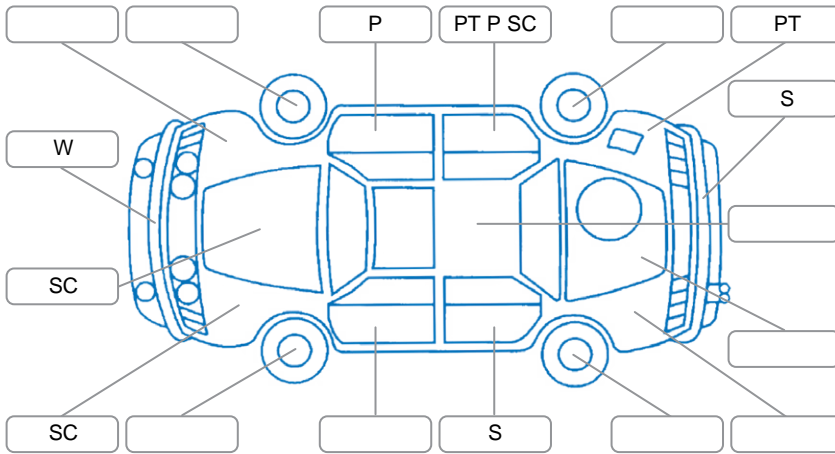

Report ID:	25,999,462	Version:	3
Created:	01 Jul 2026		

Make:	Toyota	Model:	Highlander
Body Style:	SUV	Year:	2021
Rego No.:	NRP54	Rego Expiry:	11 Aug 2026
WoF Expiry:	15 Jul 2027	Odometer:	104,018 Kms
Good No.:	25999462	VIN:	5TDLB3CH20S044718
Next Service:	108000	Service History:	No

Key
 S = Scratch R = Rust C = Crack * = Decals W = Significant scuffs
 D = Dent PT = Paint defect P = Pin dent SC = Stone Chips

Note: some defects and blemishes may not be displayed in the diagram

Body Inspection Comments

Minor dent right rear step plate

Conditions During Body Inspection

Under Carriage and Under Bonnet Inspection Comments

Clean

Interior Comments

Seats:	Good
Carpets:	Good
Panels:	Good
Dashboard:	Good

General Comments