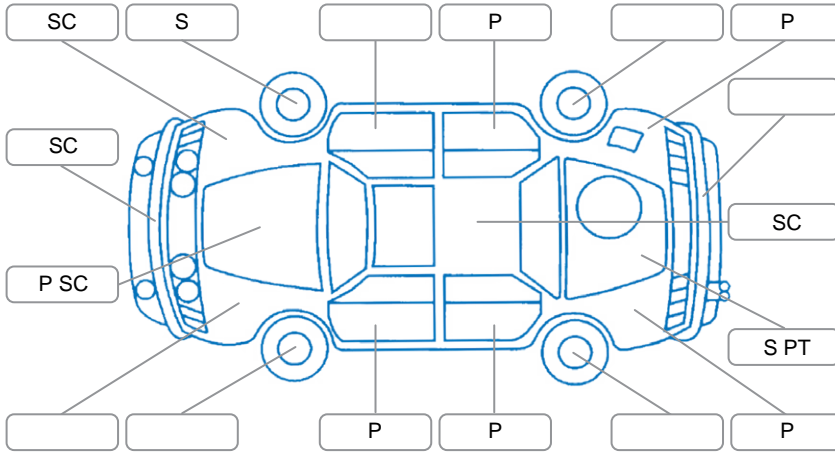

Report ID:	25,999,436	Version:	1
Created:	24 Jun 2026		

Make:	KIA	Model:	Sportage
Body Style:	SUV	Year:	2022
Rego No.:	PFQ42	Rego Expiry:	15 May 2027
WoF Expiry:	13 May 2027	Odometer:	56,010 Kms
Good No.:	25999436	VIN:	KNAPU81CSN7040647
Next Service:	65,713km	Service History:	Yes

Key

S = Scratch R = Rust C = Crack * = Decals W = Significant scuffs
 D = Dent PT = Paint defect P = Pin dent SC = Stone Chips

Note: some defects and blemishes may not be displayed in the diagram

Body Inspection Comments

Conditions During Body Inspection: Dry

Under Carriage and Under Bonnet Inspection Comments

Interior Comments

Seats:	Good
Carpets:	Good
Panels:	Good
Dashboard:	Good

General Comments

Road Conditions During Test Drive	Wet
Engine Timing Mechanism	Cambelt
Evidence of Cam Belt Replacement	<input type="checkbox"/> Yes <input checked="" type="checkbox"/> No Kms
Inspected by:	Blair Robertson
Published by:	Blair Robertson
Inspection Date:	24 Jun 2026