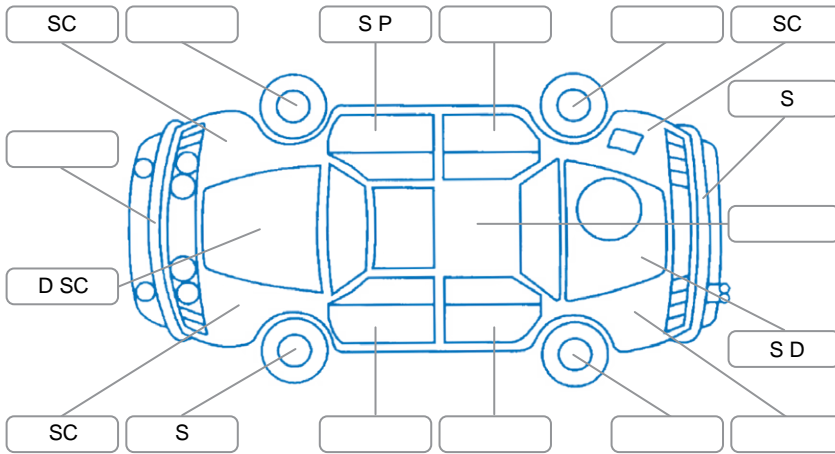

Report ID:	25,999,427	Version:	1
Created:	22 Jun 2026		

Make:	Ford	Model:	Ranger
Body Style:	Utility	Year:	2019
Rego No.:	MAF679	Rego Expiry:	04 Mar 2027
WoF Expiry:	18 Feb 2027	Odometer:	189,538 Kms
Good No.:	25999427	VIN:	MNAUM2F50JW913122
Next Service:	196,000kms	Service History:	No

Key

S = Scratch R = Rust C = Crack * = Decals W = Significant scuffs
 D = Dent PT = Paint defect P = Pin dent SC = Stone Chips

Note: some defects and blemishes may not be displayed in the diagram

Body Inspection Comments

Aftermarket front bumper with winch fitted.

Conditions During Body Inspection

Wet

Under Carriage and Under Bonnet Inspection Comments

Interior Comments

Seats:	Average
Carpets:	Average
Panels:	Screw holes in console.
Dashboard:	Steering wheel worn.