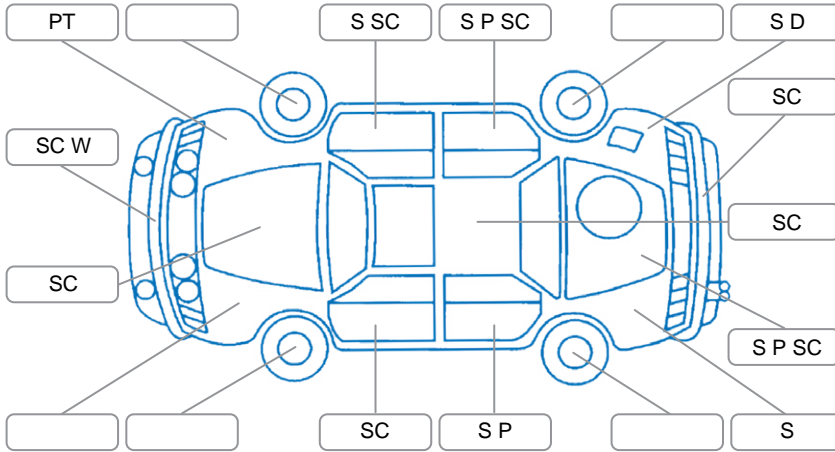

Report ID:	25,999,415	Version:	3
Created:	30 Jun 2026		

Make:	Nissan	Model:	Navara
Body Style:	Utility	Year:	2022
Rego No.:	NYZ391	Rego Expiry:	08 Nov 2026
WoF Expiry:	13 Feb 2027	Odometer:	111,939 Kms
Good No.:	25999415	VIN:	MNTCBND23A0014697
Next Service:	122,000 kms	Service History:	Yes

Key

S = Scratch R = Rust C = Crack * = Decals W = Significant scuffs
 D = Dent PT = Paint defect P = Pin dent SC = Stone Chips

Note: some defects and blemishes may not be displayed in the diagram

Body Inspection Comments

Tonneau cover clamp missing and torn
 Cargo area deck steel bent

Conditions During Body Inspection

Dry

Under Carriage and Under Bonnet Inspection Comments

Interior Comments

Seats:	Average
Carpets:	Good
Panels:	Average
Dashboard:	Good