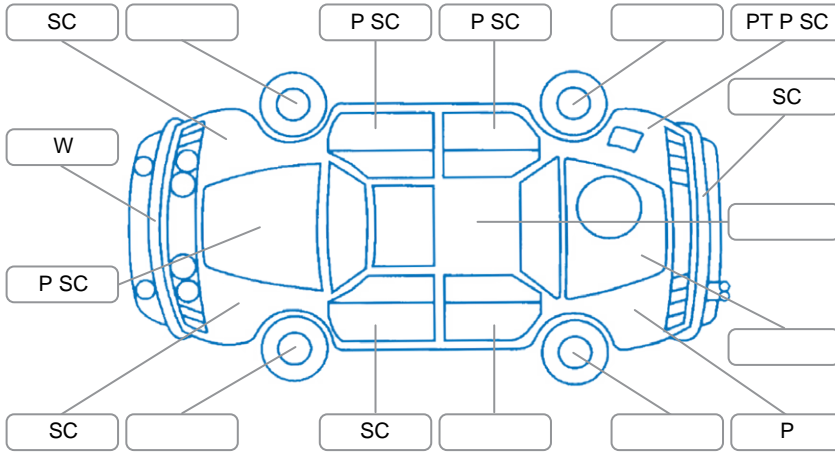

Report ID:	25,999,399	Version:	1
Created:	18 Jun 2026		

Make:	Hyundai	Model:	Santa FE
Body Style:	SUV	Year:	2021
Rego No.:	NNH866	Rego Expiry:	07 Dec 2026
WoF Expiry:	08 Jun 2026	Odometer:	184,452 Kms
Good No.:	25999399	VIN:	KMHS281CSLU314594
Next Service:	200000	Service History:	No

Key

S = Scratch R = Rust C = Crack * = Decals W = Significant scuffs
 D = Dent PT = Paint defect P = Pin dent SC = Stone Chips

Note: some defects and blemishes may not be displayed in the diagram

Body Inspection Comments

Windscreen 5 chips

Conditions During Body Inspection

Under Carriage and Under Bonnet Inspection Comments

Clean

Interior Comments

Seats:	Good
Carpets:	Good
Panels:	Minor cuts in right rear door
Dashboard:	Good