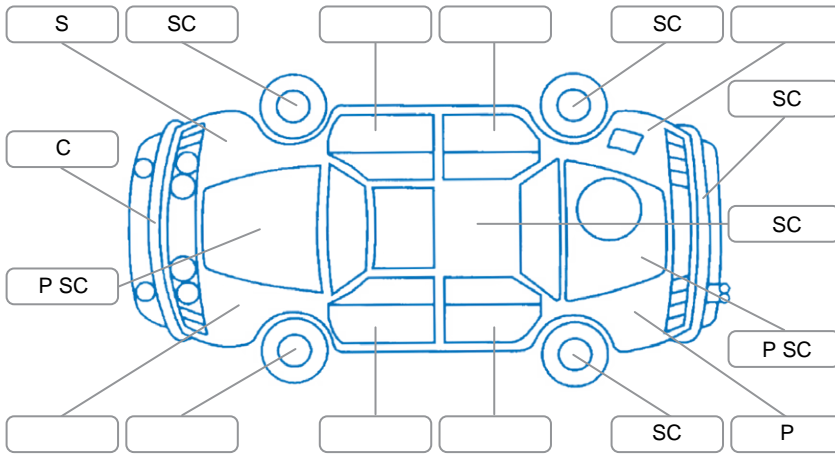

Report ID:	25,999,375	Version:	1
Created:	17 Jun 2026		

Make:	Ford	Model:	Ranger
Body Style:	Utility	Year:	2020
Rego No.:	NES590	Rego Expiry:	08 Dec 2026
WoF Expiry:	03 Nov 2026	Odometer:	210,162 Kms
Good No.:	25999375	VIN:	MNAUM2F50LW106175
Next Service:	225,000kms	Service History:	No

Key
 S = Scratch R = Rust C = Crack * = Decals W = Significant scuffs
 D = Dent PT = Paint defect P = Pin dent SC = Stone Chips

Note: some defects and blemishes may not be displayed in the diagram

Body Inspection Comments

Chipped windscreen.
 Aftermarket front bumper with winch.

Conditions During Body Inspection: Dry

Under Carriage and Under Bonnet Inspection Comments

Aftermarket Pedders suspension.

Interior Comments

Seats:	Drivers seat worn.
Carpets:	Average
Panels:	R/R door handle broken. Console screw holes.
Dashboard:	Screw holes.

General Comments

4x4 diesel auto extra cab ute.

Road Conditions During Test Drive: Dry

Engine Timing Mechanism: Timing Chain

Evidence of Cam Belt Replacement: Yes No Kms

Inspected by: Daryll Timms

Published by: Daryll Timms