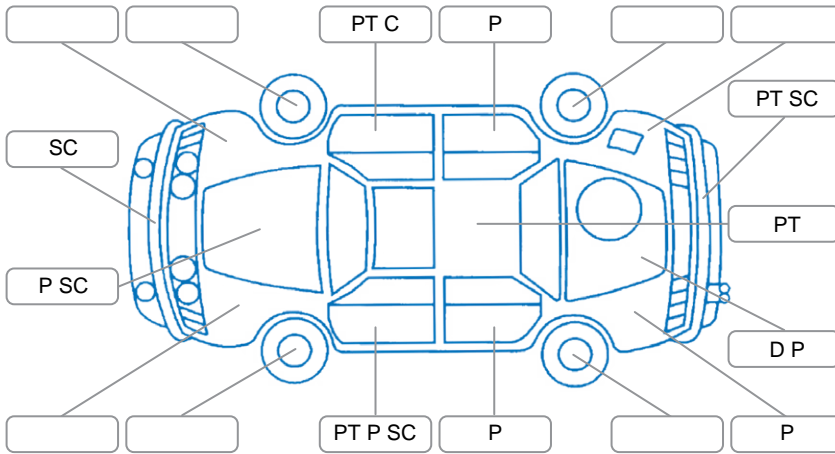

Report ID:	25,999,368	Version:	2
Created:	22 Jun 2026		

Make:	Mitsubishi	Model:	Triton
Body Style:	Utility	Year:	2020
Rego No.:	MYP676	Rego Expiry:	23 Aug 2026
WoF Expiry:	06 Jul 2027	Odometer:	137,669 Kms
Good No.:	25999368	VIN:	MMAJLKL10LH011447
Next Service:	145000	Service History:	Yes

Key
 S = Scratch R = Rust C = Crack * = Decals W = Significant scuffs
 D = Dent PT = Paint defect P = Pin dent SC = Stone Chips

Note: some defects and blemishes may not be displayed in the diagram

Body Inspection Comments