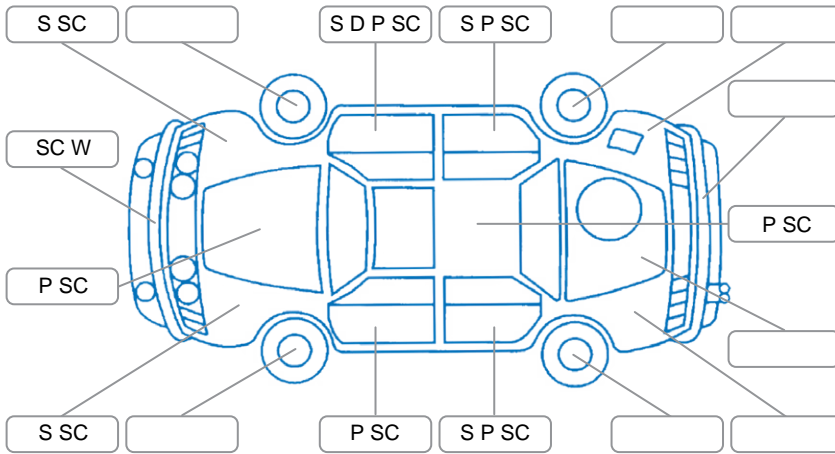

Report ID:	25,999,352	Version:	4
Created:	24 Jun 2026		

Make:	Holden	Model:	Colorado
Body Style:	Utility	Year:	2018
Rego No.:	LPU811	Rego Expiry:	31 Aug 2026
WoF Expiry:	05 Sep 2026	Odometer:	163,359 Kms
Good No.:	25999352	VIN:	MMU145DK0JH651457
Next Service:	165,000 kms	Service History:	No

**Key**  
 S = Scratch    R = Rust    C = Crack    \* = Decals    W = Significant scuffs  
 D = Dent    PT = Paint defect    P = Pin dent    SC = Stone Chips

Note: some defects and blemishes may not be displayed in the diagram

### Body Inspection Comments

Holes in left and right quarter and tailgate panel boards

Conditions During Body Inspection    Dry