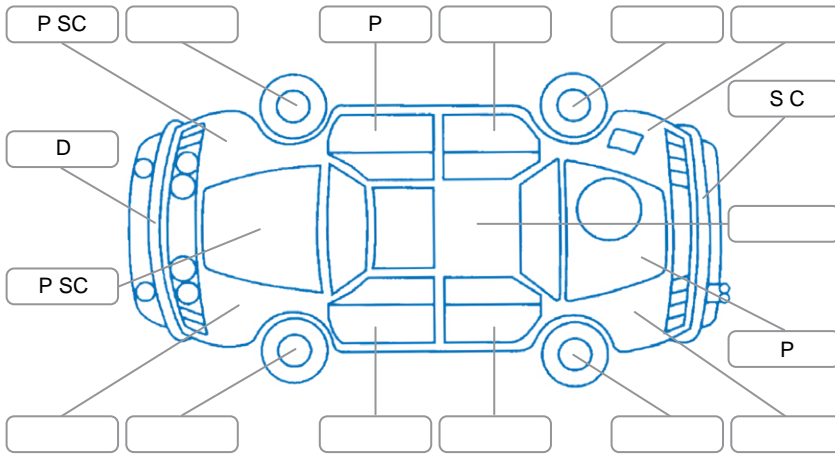

Report ID:	25,999,323	Version:	2
Created:	22 Jun 2026		

Make:	Mitsubishi	Model:	Triton
Body Style:	Utility	Year:	2019
Rego No.:	MDM515	Rego Expiry:	24 Sep 2026
WoF Expiry:	08 Jun 2027	Odometer:	143,778 Kms
Good No.:	25999323	VIN:	MMACLKL10KH015293
Next Service:	150,000kms	Service History:	Yes

### Key

S = Scratch    R = Rust    C = Crack    \* = Decals    W = Significant scuffs  
 D = Dent    PT = Paint defect    P = Pin dent    SC = Stone Chips

Note: some defects and blemishes may not be displayed in the diagram

### Body Inspection Comments

Front bumper bent on left edge.    Rear bumper right step bolted down.  
 Canopy door seal damaged.    Drivers door seal damaged.  
 Right sill dented, left pin dented.    Right tail light cracked.  
 Right window sill moulding bent.    Left window seal damaged.