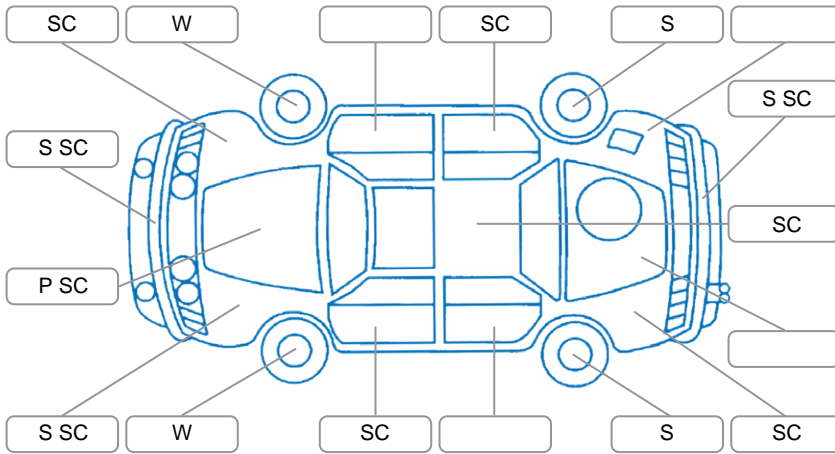

Report ID:	25,999,277	Version:	1
Created:	16 Jun 2026		

Make:	Mitsubishi	Model:	Outlander
Body Style:	SUV	Year:	2022
Rego No.:	PLE297	Rego Expiry:	18 Feb 2027
WoF Expiry:	18 Jun 2027	Odometer:	171,346 Kms
Good No.:	25999277	VIN:	JMFXTGF8WLZ031342
Next Service:	185,000kms	Service History:	No

Key
 S = Scratch R = Rust C = Crack * = Decals W = Significant scuffs
 D = Dent PT = Paint defect P = Pin dent SC = Stone Chips

Note: some defects and blemishes may not be displayed in the diagram

Body Inspection Comments

Chipped windscreen.

Conditions During Body Inspection

Wet

Under Carriage and Under Bonnet Inspection Comments

Interior Comments

Seats:	Average
Carpets:	Hole worn on drivers side.
Panels:	Average
Dashboard:	Good

General Comments

7 seater 2WD petrol SUV.

Road Conditions During Test Drive	Dry
Engine Timing Mechanism	Timing Chain
Evidence of Cam Belt Replacement	<input type="checkbox"/> Yes <input type="checkbox"/> No Kms
Inspected by:	Daryll Timms
Published by:	Daryll Timms
Inspection Date:	16 Jun 2026