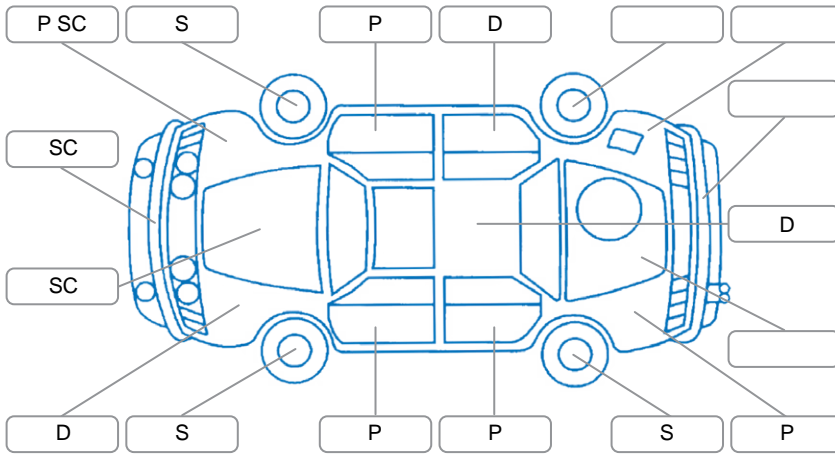

Report ID:	25,999,265	Version:	1
Created:	16 Jun 2026		

Make:	Suzuki	Model:	Swift
Body Style:	Hatchback	Year:	2022
Rego No.:	PQC170	Rego Expiry:	10 Dec 2026
WoF Expiry:	22 Jun 2027	Odometer:	112,184 Kms
Good No.:	25999265	VIN:	JSAAZC83S00410851
Next Service:	121,800km	Service History:	No

Key
 S = Scratch R = Rust C = Crack * = Decals W = Significant scuffs
 D = Dent PT = Paint defect P = Pin dent SC = Stone Chips

Note: some defects and blemishes may not be displayed in the diagram

Body Inspection Comments

Conditions During Body Inspection	Wet
-----------------------------------	-----

Under Carriage and Under Bonnet Inspection Comments

Engine undertray is damaged.

Interior Comments

Seats:	Good
Carpets:	Good
Panels:	Good, parcel tray missing.
Dashboard:	Good