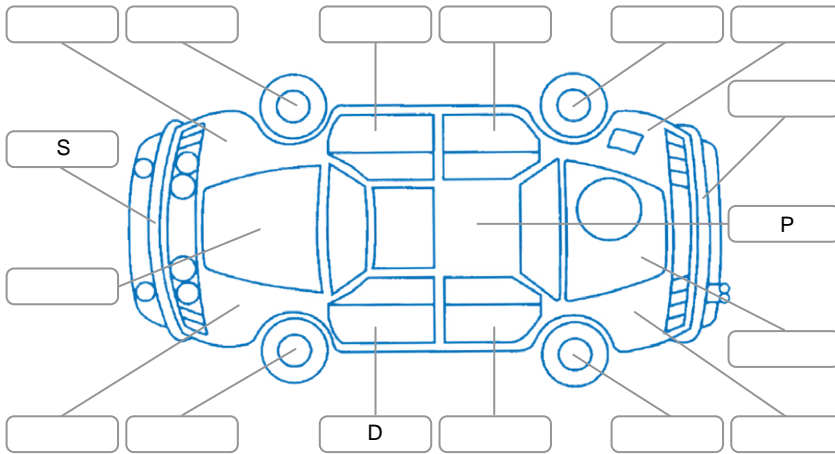

Report ID:	25,999,208	Version:	1
Created:	12 Jun 2026		

Make:	Subaru	Model:	Outback
Body Style:	SUV	Year:	2019
Rego No.:	QJD865	Rego Expiry:	19 Dec 2026
WoF Expiry:	07 Jan 2027	Odometer:	111,918 Kms
Good No.:	25999208	VIN:	7AT0GF16X23054040
Next Service:	114,000km	Service History:	No

Key
 S = Scratch R = Rust C = Crack * = Decals W = Significant scuffs
 D = Dent PT = Paint defect P = Pin dent SC = Stone Chips

Note: some defects and blemishes may not be displayed in the diagram

Body Inspection Comments

Front roof rack bar is bent.

Conditions During Body Inspection Dry

Under Carriage and Under Bonnet Inspection Comments

Coolant reservoir overfilled.
 Radiator cap rubber is swollen.
 Engine oil level is low, none showing on dipstick.