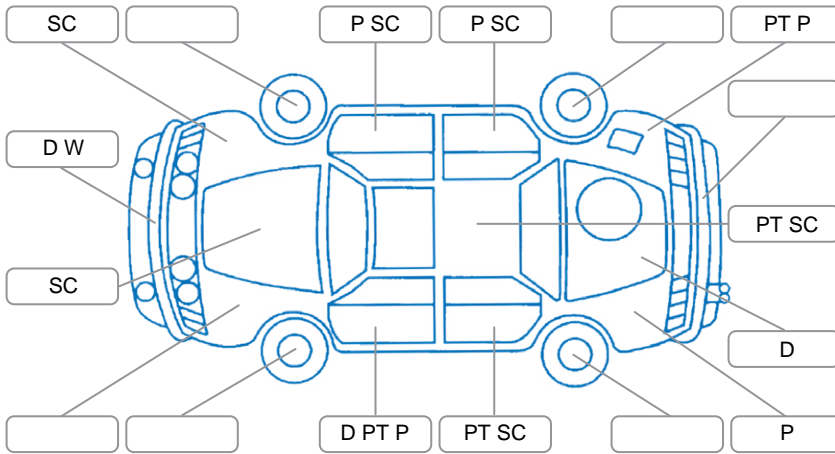

Report ID:	25,999,161	Version:	3
Created:	19 Jun 2026		

Make:	Toyota	Model:	Hiace
Body Style:	Van	Year:	2021
Rego No.:	NJR215	Rego Expiry:	22 Jun 2026
WoF Expiry:	11 Mar 2027	Odometer:	44,246 Kms
Good No.:	25999161	VIN:	JTFTA3AP808018908
Next Service:	58000	Service History:	Yes

**Key**  
 S = Scratch    R = Rust    C = Crack    \* = Decals    W = Significant scuffs  
 D = Dent    PT = Paint defect    P = Pin dent    SC = Stone Chips

Note: some defects and blemishes may not be displayed in the diagram

### Body Inspection Comments

Minor scratches cargo area. Drivers sill worn.  
 Minor crack in windscreen outside CVA.

Conditions During Body Inspection    Dry

### Under Carriage and Under Bonnet Inspection Comments

Engine undertray is cracked.