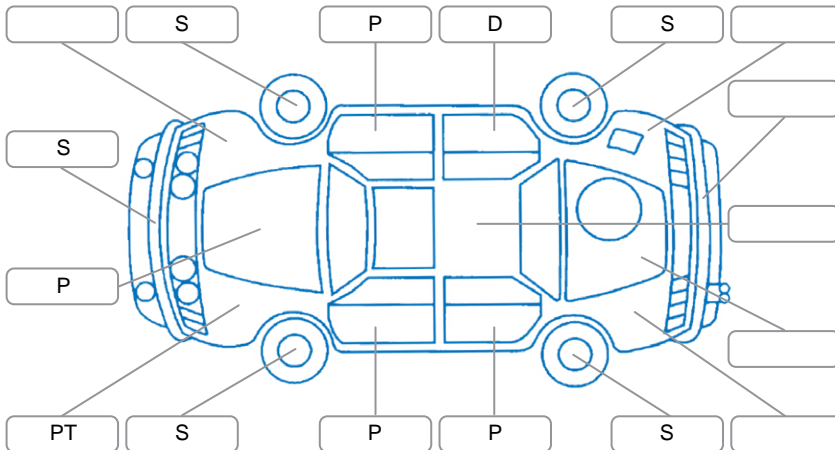

Report ID:	25,999,135	Version:	1
Created:	11 Jun 2026		

Make:	Mercedes-Benz	Model:	Sprinter
Body Style:	Van	Year:	2020
Rego No.:	MTS717	Rego Expiry:	24 Sep 2026
WoF Expiry:	22 Mar 2027	Odometer:	57,973 Kms
Good No.:	25999135	VIN:	W1V9076332P201820
Next Service:	unknown	Service History:	No

Key
 S = Scratch R = Rust C = Crack * = Decals W = Significant scuffs
 D = Dent PT = Paint defect P = Pin dent SC = Stone Chips

Note: some defects and blemishes may not be displayed in the diagram

Body Inspection Comments