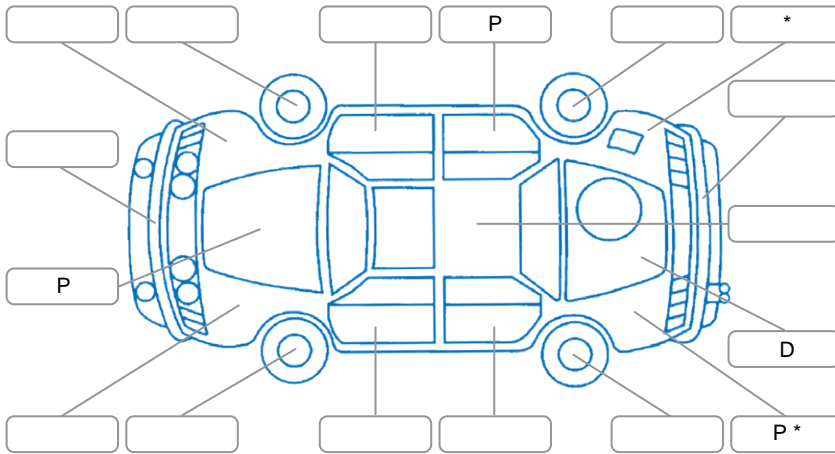

Report ID:	25,999,119	Version:	1
Created:	10 Jun 2026		

Make:	LDV	Model:	Deliver 9
Body Style:	Van	Year:	2023
Rego No.:	PYW113	Rego Expiry:	29 May 2026
WoF Expiry:	30 May 2026	Odometer:	46,831 Kms
Good No.:	25999119	VIN:	LSH14J7CXNA114488
Next Service:	50,000kms	Service History:	Yes

Key

S = Scratch R = Rust C = Crack * = Decals W = Significant scuffs
 D = Dent PT = Paint defect P = Pin dent SC = Stone Chips

Note: some defects and blemishes may not be displayed in the diagram

Body Inspection Comments

Left wing mirror indicator lens cracked.
 L/R door moulding damaged.
 Back door seal torn.

Conditions During Body Inspection Dry

Under Carriage and Under Bonnet Inspection Comments

Interior Comments

Seats:	Good
Carpets:	Good
Panels:	Good
Dashboard:	Good