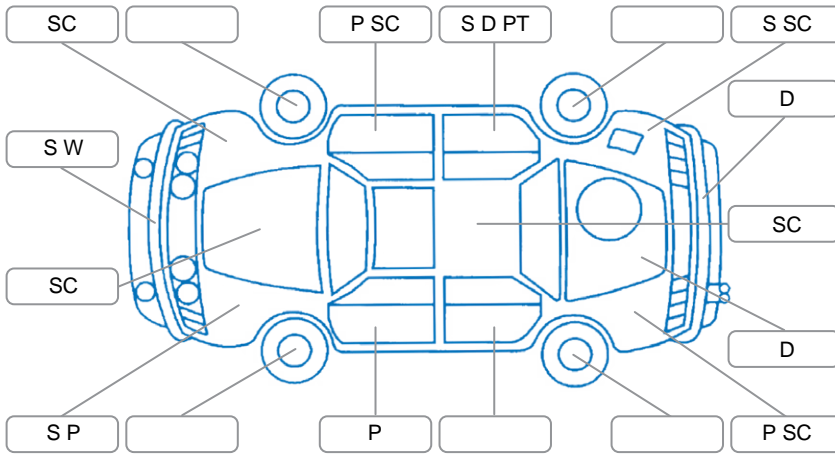

Report ID:	25,999,093	Version:	6
Created:	20 Jun 2026		

Make:	Mazda	Model:	Bt-50
Body Style:	Utility	Year:	2018
Rego No.:	NYQ290	Rego Expiry:	18 Sep 2026
WoF Expiry:	30 Jun 2027	Odometer:	205,184 Kms
Good No.:	25999093	VIN:	MMOUR0YG100832218
Next Service:	212,546km	Service History:	No

**Key**  
 S = Scratch    R = Rust    C = Crack    \* = Decals    W = Significant scuffs  
 D = Dent    PT = Paint defect    P = Pin dent    SC = Stone Chips

Note: some defects and blemishes may not be displayed in the diagram

### Body Inspection Comments

Left sill dented.  
 Right outer taillight cracked.

Conditions During Body Inspection    Dry