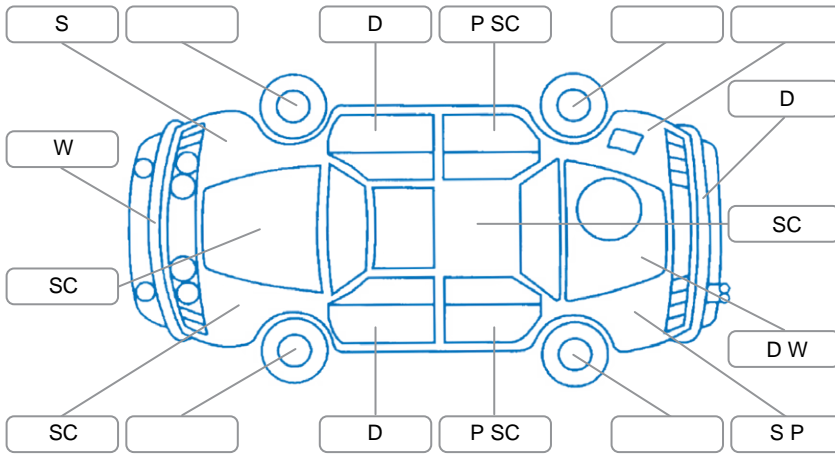

Report ID:	25,999,072	Version:	2
Created:	11 Jun 2026		

Make:	Toyota	Model:	Hilux
Body Style:	Utility	Year:	2021
Rego No.:	NKH452	Rego Expiry:	29 Sep 2026
WoF Expiry:	24 Apr 2027	Odometer:	160,540 Kms
Good No.:	25999072	VIN:	MR0KA3CD601253065
Next Service:	171,000 kms	Service History:	No

Key

S = Scratch R = Rust C = Crack * = Decals W = Significant scuffs
 D = Dent PT = Paint defect P = Pin dent SC = Stone Chips

Note: some defects and blemishes may not be displayed in the diagram

Body Inspection Comments

Left tail light cracked

Conditions During Body Inspection

Dry

Under Carriage and Under Bonnet Inspection Comments

Interior Comments

Seats:	Average
Carpets:	Good
Panels:	Good
Dashboard:	Good

General Comments