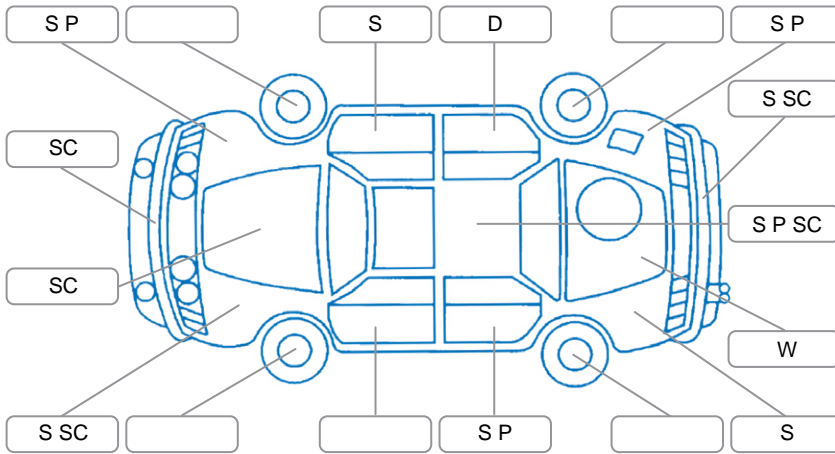

Report ID:	25,999,064	Version:	3
Created:	26 Jun 2026		

Make:	Mitsubishi	Model:	Eclipse Cross
Body Style:	SUV	Year:	2022
Rego No.:	PFN65	Rego Expiry:	10 Aug 2026
WoF Expiry:	07 Oct 2026	Odometer:	45,924 Kms
Good No.:	25999064	VIN:	JMFXDGL3WNZ004086
Next Service:	51,336 kms	Service History:	Yes

### Key

S = Scratch    R = Rust    C = Crack    \* = Decals    W = Significant scuffs  
 D = Dent    PT = Paint defect    P = Pin dent    SC = Stone Chips

Note: some defects and blemishes may not be displayed in the diagram

### Body Inspection Comments

Holes in front bumper

Conditions During Body Inspection

Dry