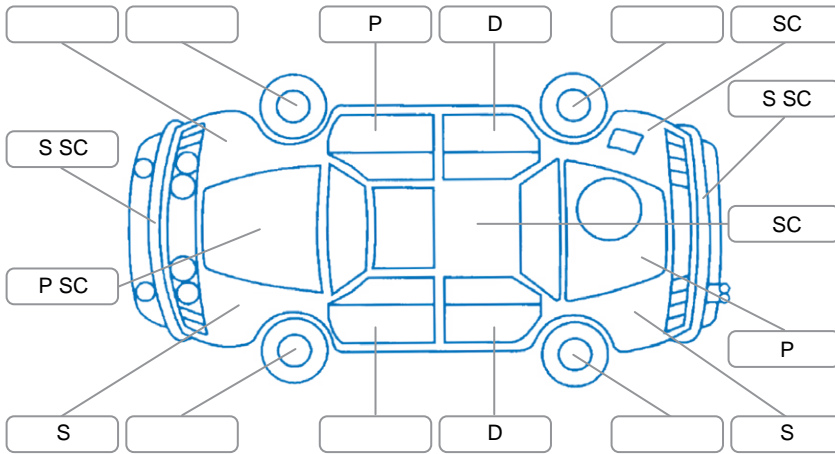

Report ID:	25,999,038	Version:	2
Created:	03 Jun 2026		

Make:	Mitsubishi	Model:	Triton
Body Style:	Utility	Year:	2021
Rego No.:	NGM990	Rego Expiry:	16 Feb 2027
WoF Expiry:	12 Feb 2027	Odometer:	147,826 Kms
Good No.:	25999038	VIN:	MMAJLKK10MH004664
Next Service:	162,000km	Service History:	Yes

Key
 S = Scratch R = Rust C = Crack * = Decals W = Significant scuffs
 D = Dent PT = Paint defect P = Pin dent SC = Stone Chips

Note: some defects and blemishes may not be displayed in the diagram

Body Inspection Comments

Stone chips in windscreen.
 Left taillight damaged.

Conditions During Body Inspection Dry

Under Carriage and Under Bonnet Inspection Comments

Interior Comments

Seats:	Good, drivers seat base is torn.
Carpets:	Good
Panels:	Good
Dashboard:	Good, steering wheel is worn.